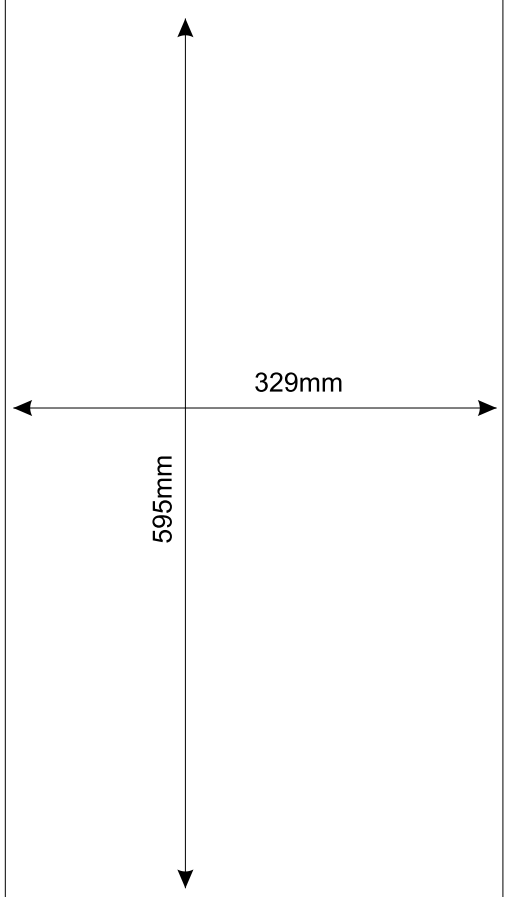

Model 180E

Front View

Model 50E

Front View

1350mm

40mm

705mm

40mm

439mm

Model 160E

Front View

Model 30E

Front View