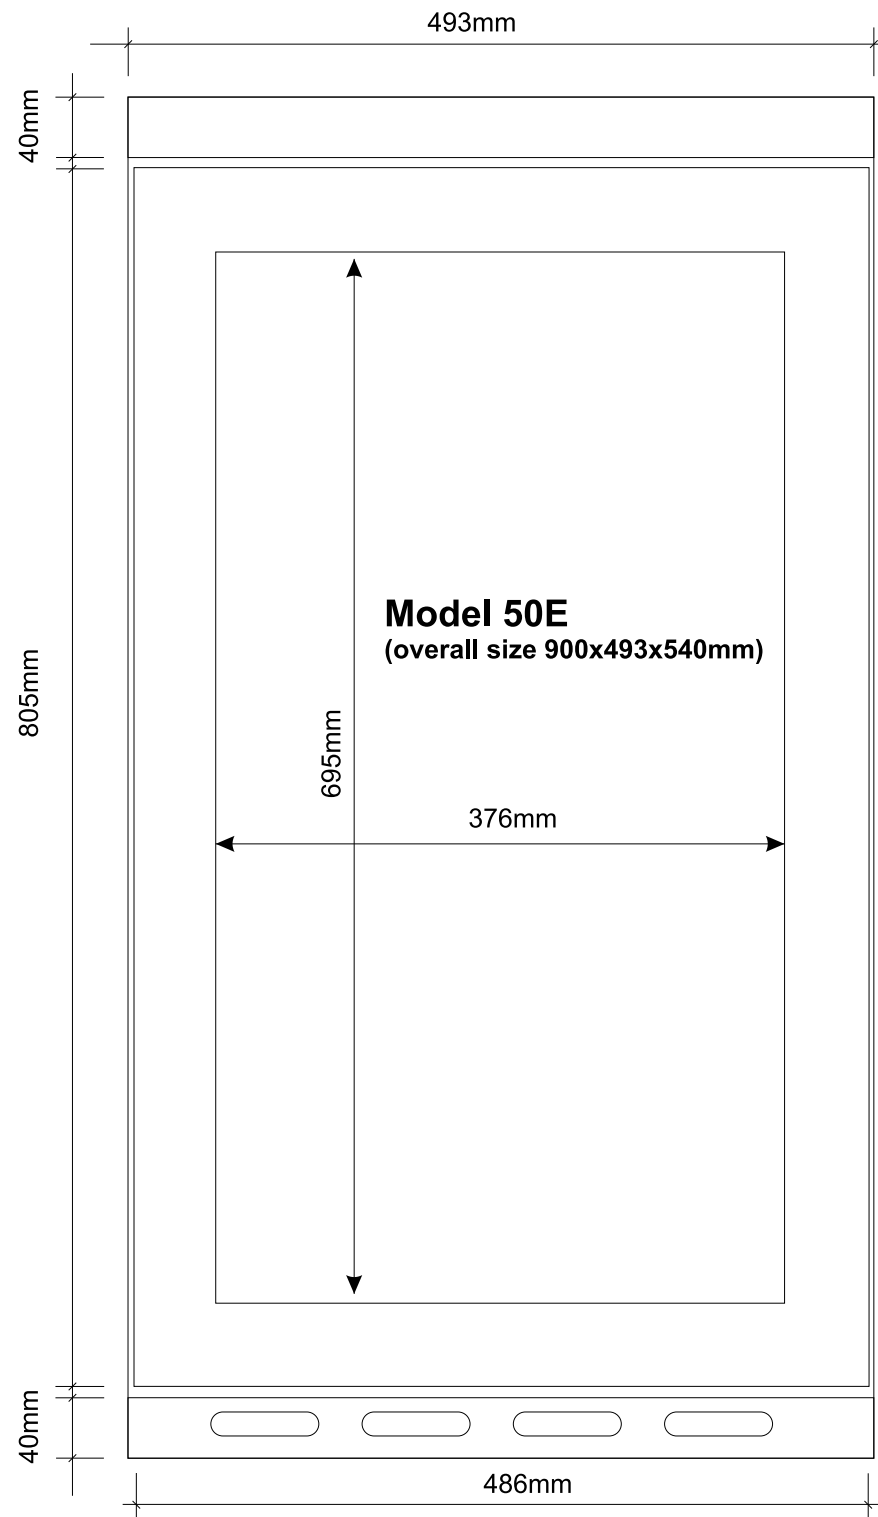

Model 180E

Front View

Model 50E

Front View

1350mm

40mm

705mm

40mm

439mm

Model 160E

Front View

Model 30E

Front View