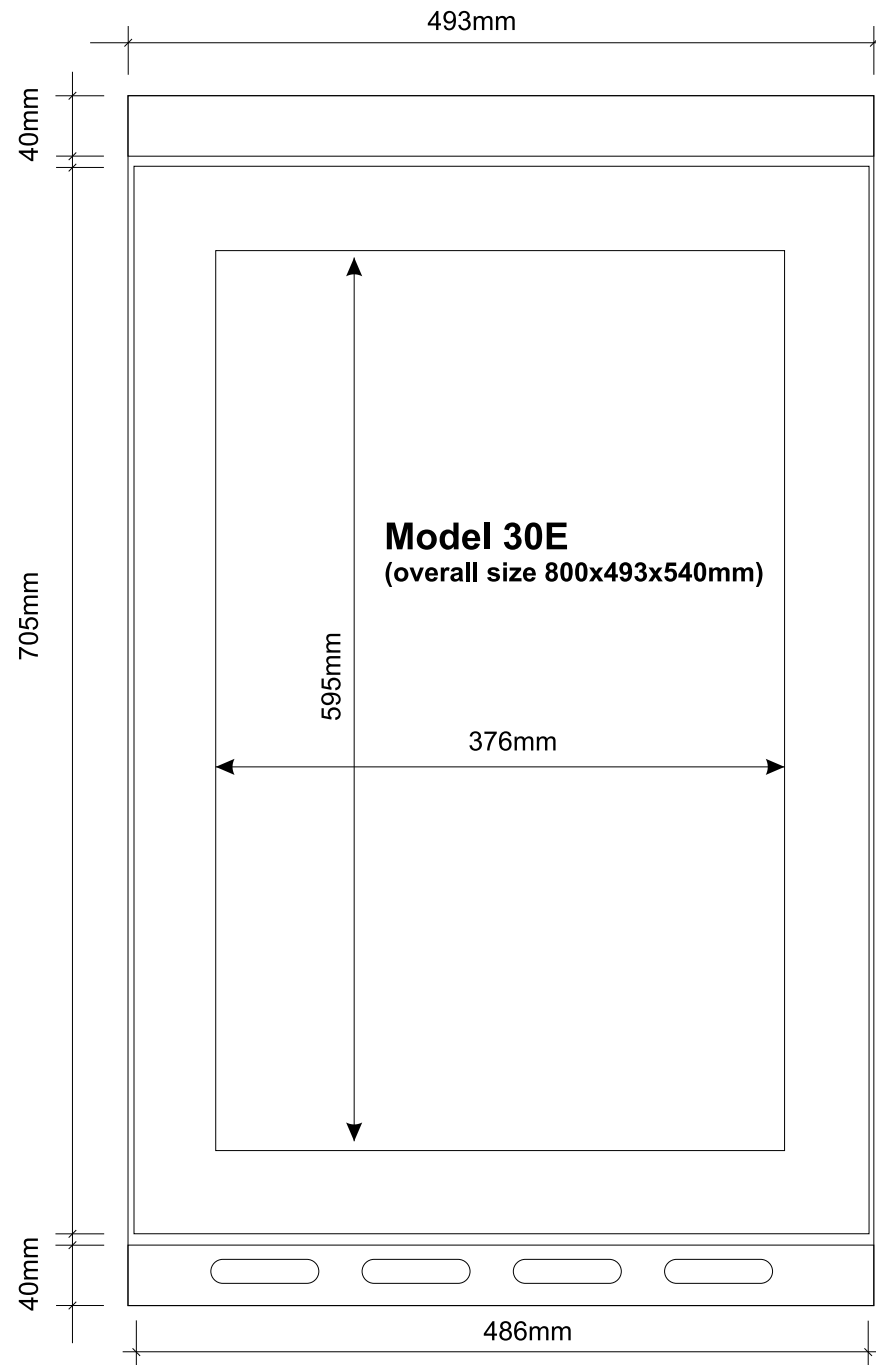

Model 180E

Front View

Model 50E

Front View

1350mm

40mm

705mm

40mm

439mm

Model 160E

Front View

Model 30E

Front View