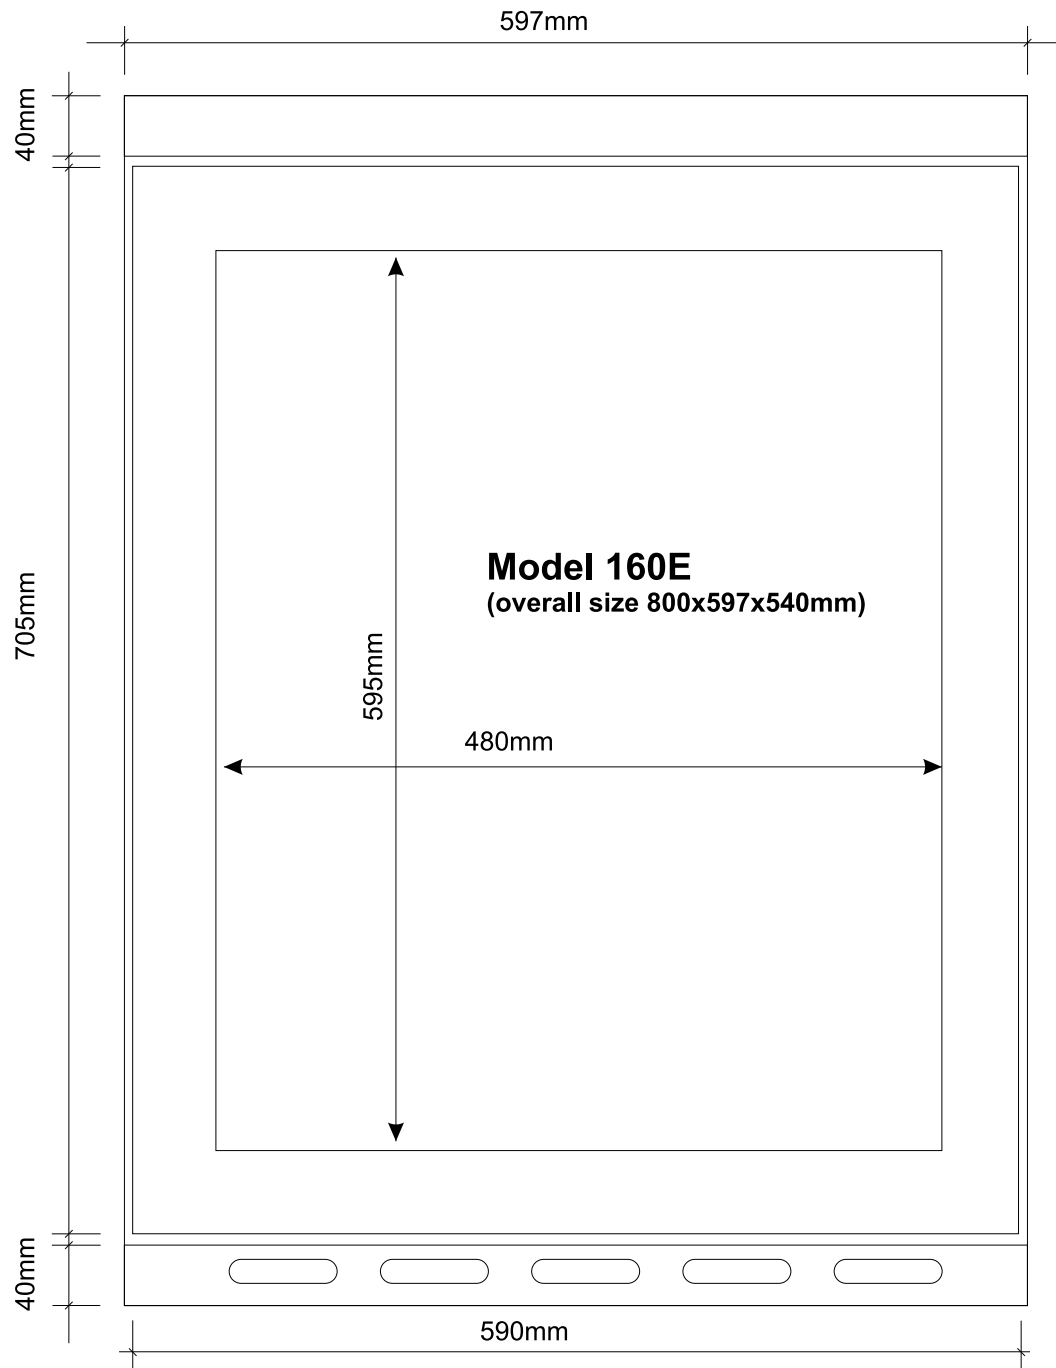

Model 180E

Front View

Model 50E

Front View

1350mm

40mm

705mm

40mm

439mm

Model 160E

Front View

Model 30E

Front View