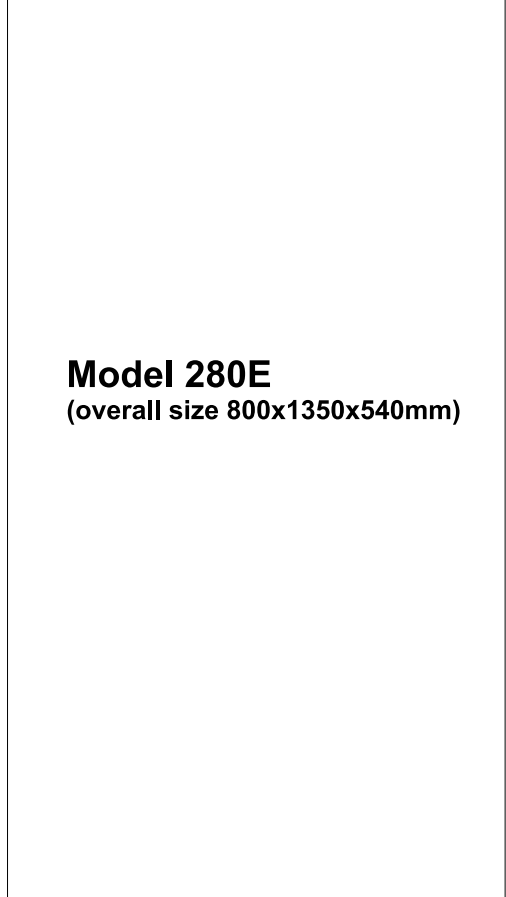

Model 180E

Front View

Model 50E

Front View

1350mm

40mm

705mm

40mm

439mm

Model 160E

Front View

Model 30E

Front View