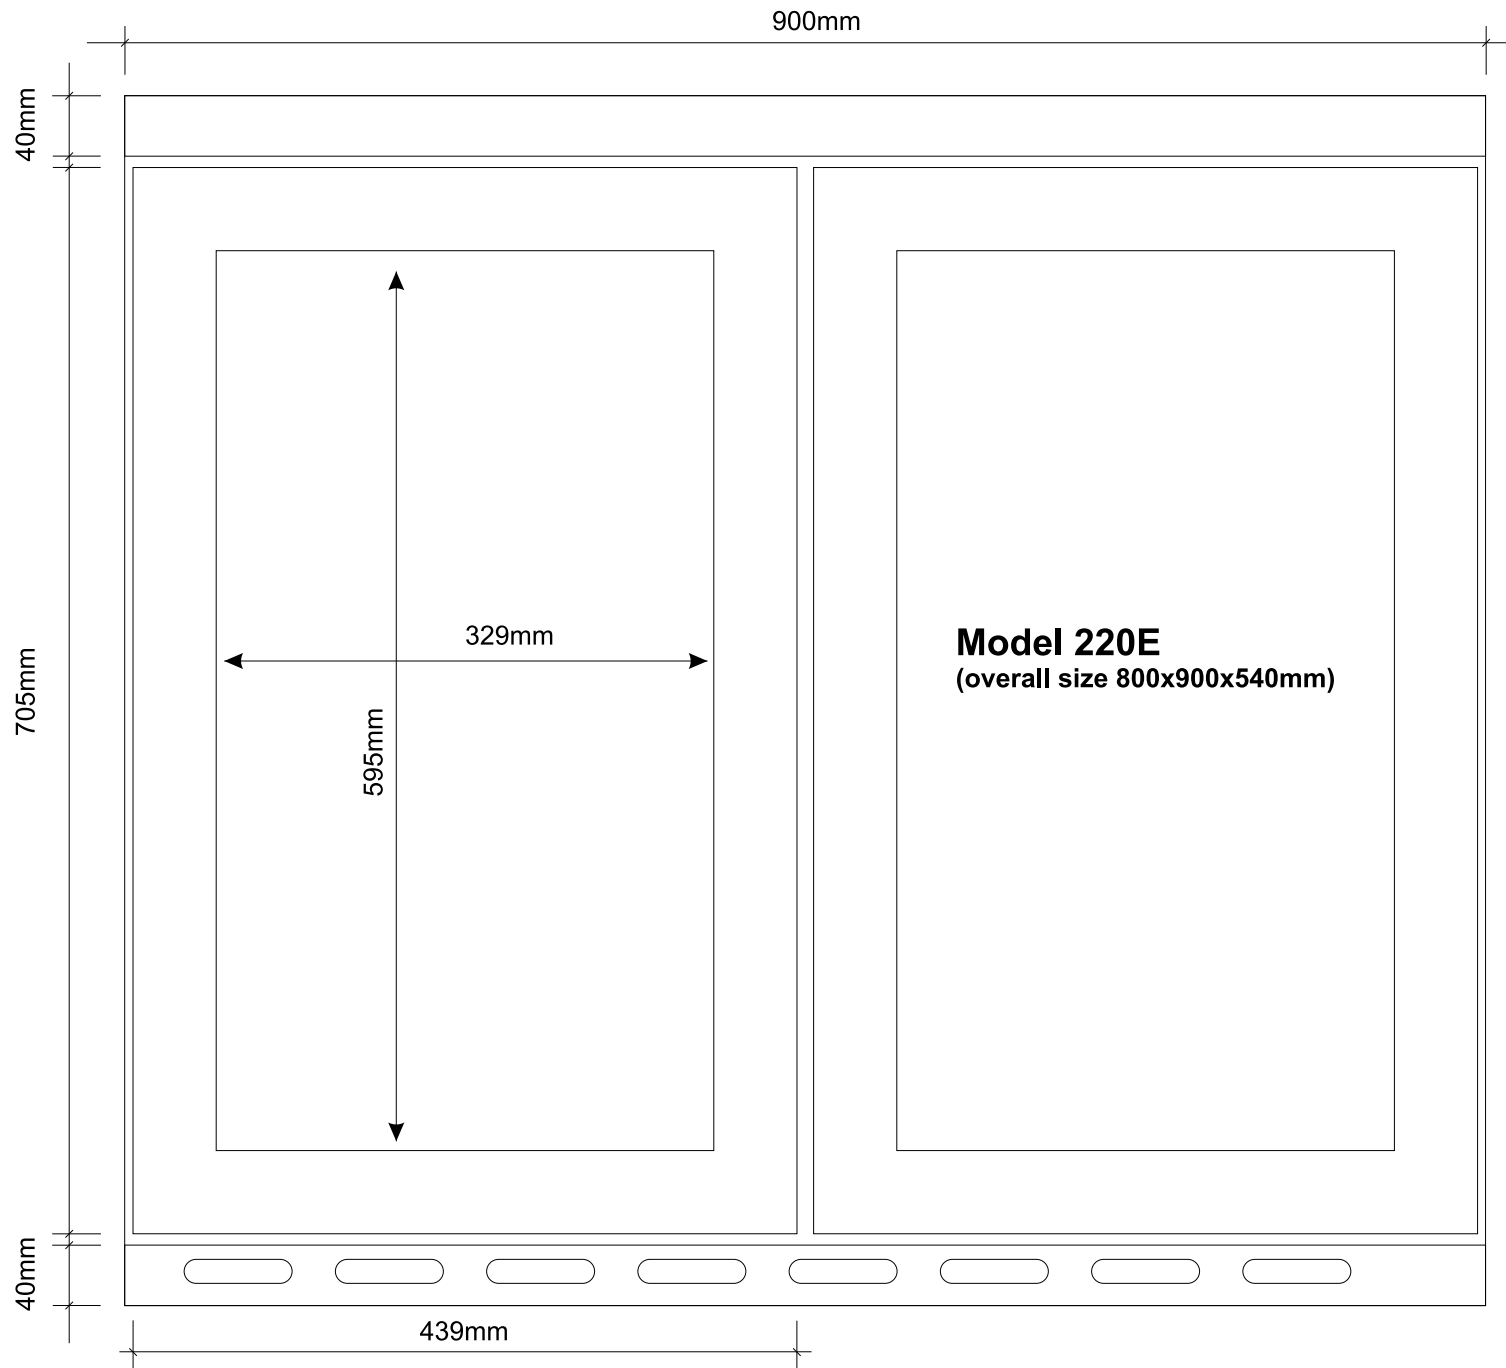

Model 180E

Front View

Model 50E

Front View

1350mm

40mm

705mm

40mm

439mm

Model 160E

Front View

Model 30E

Front View