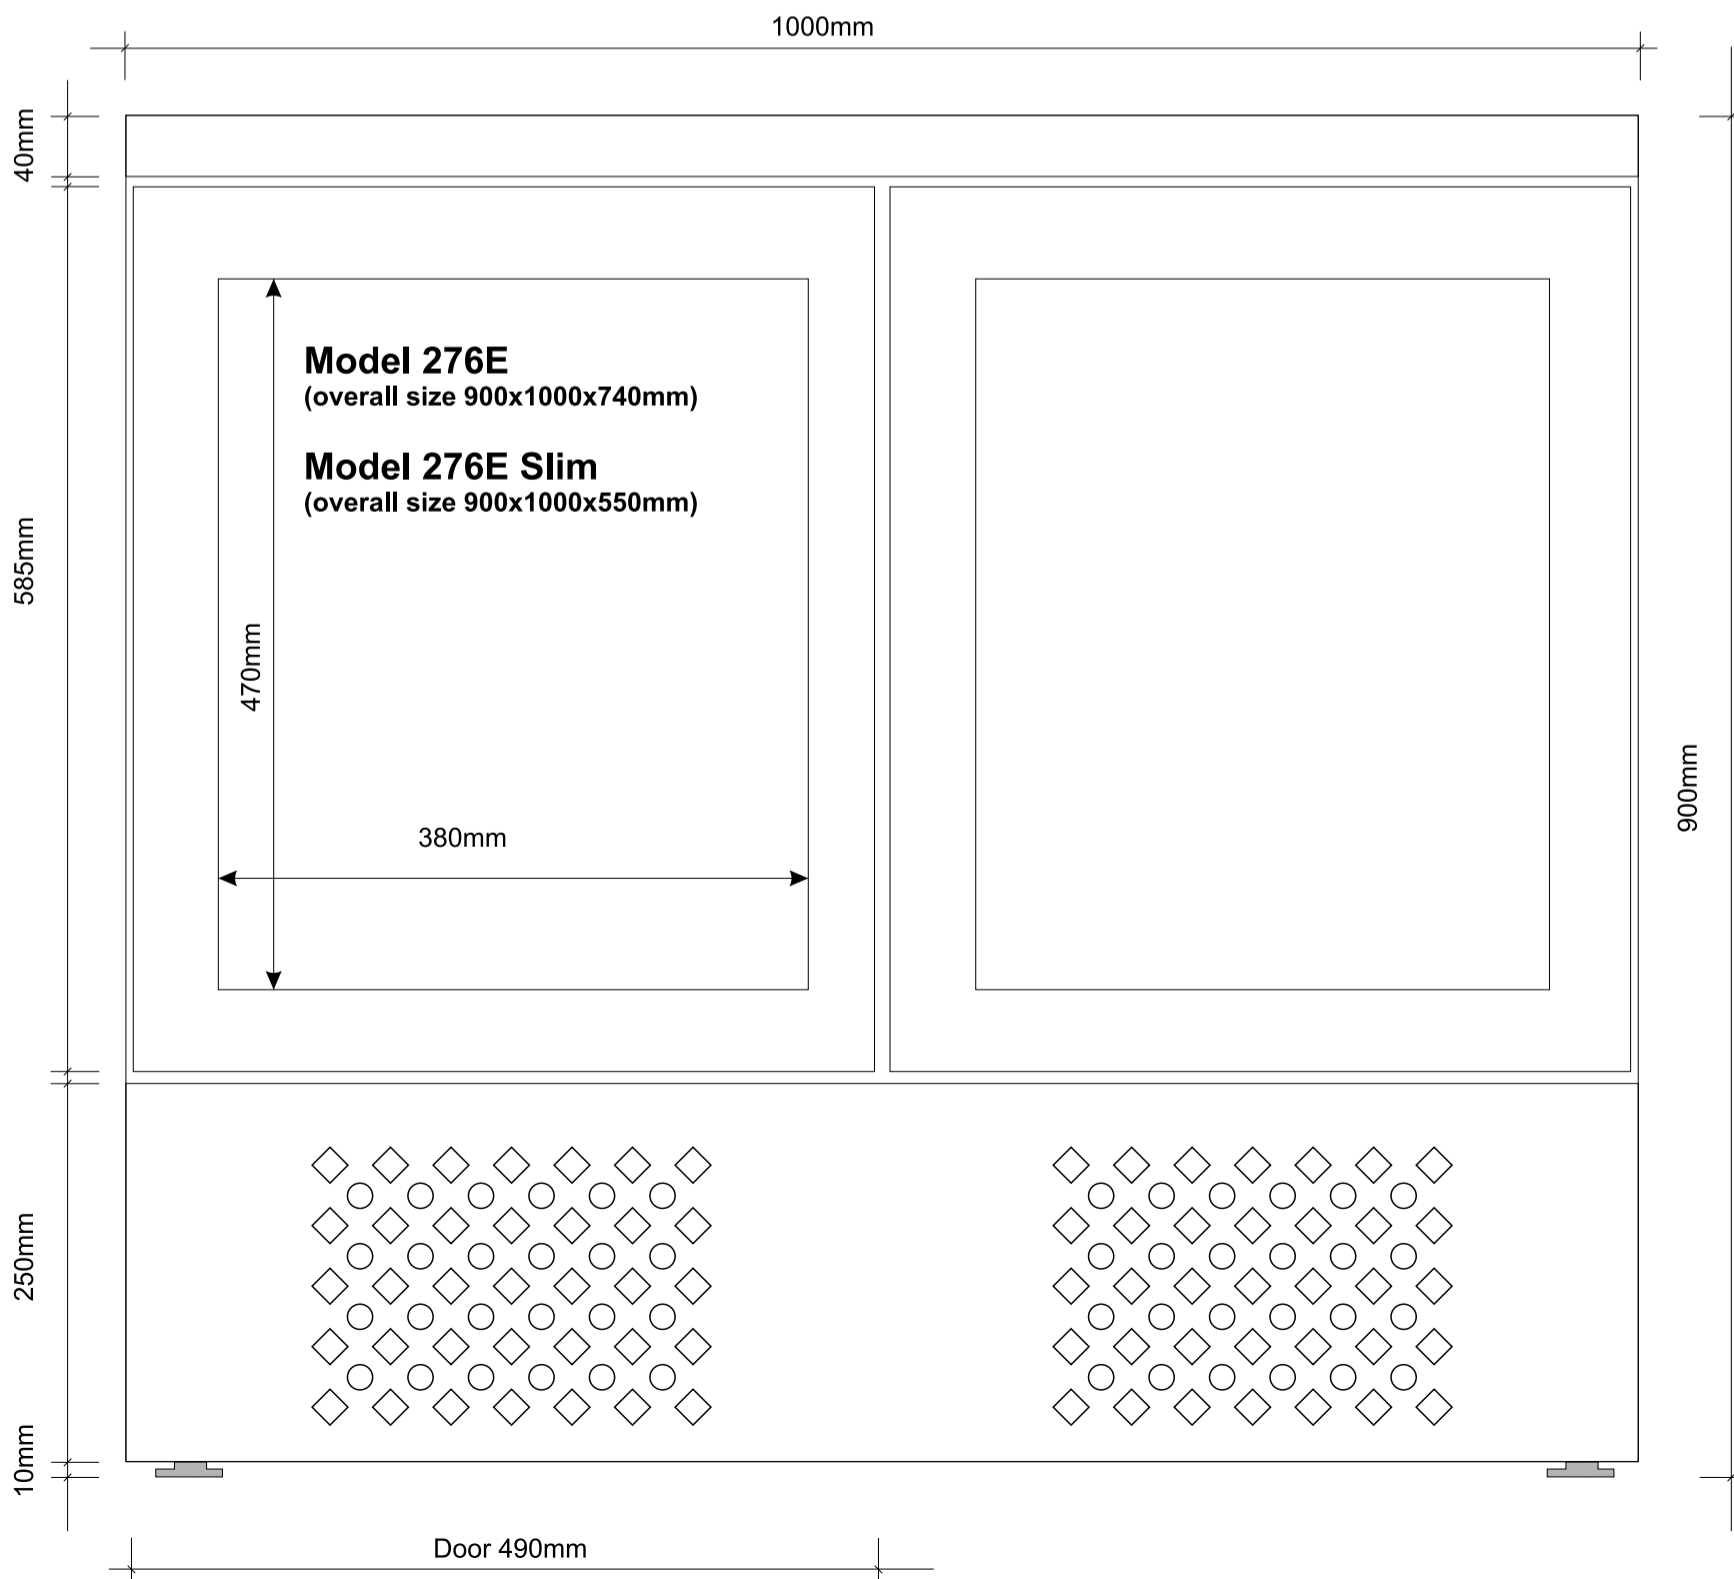

1000mm

40mm

Model 7050
(overall size 1730x1000x740mm)

1270mm

380mm

1380mm

1715mm

Model 7050

Front View

275mm

Door 490mm

Model 276E

Front View

Model 125P

Front View