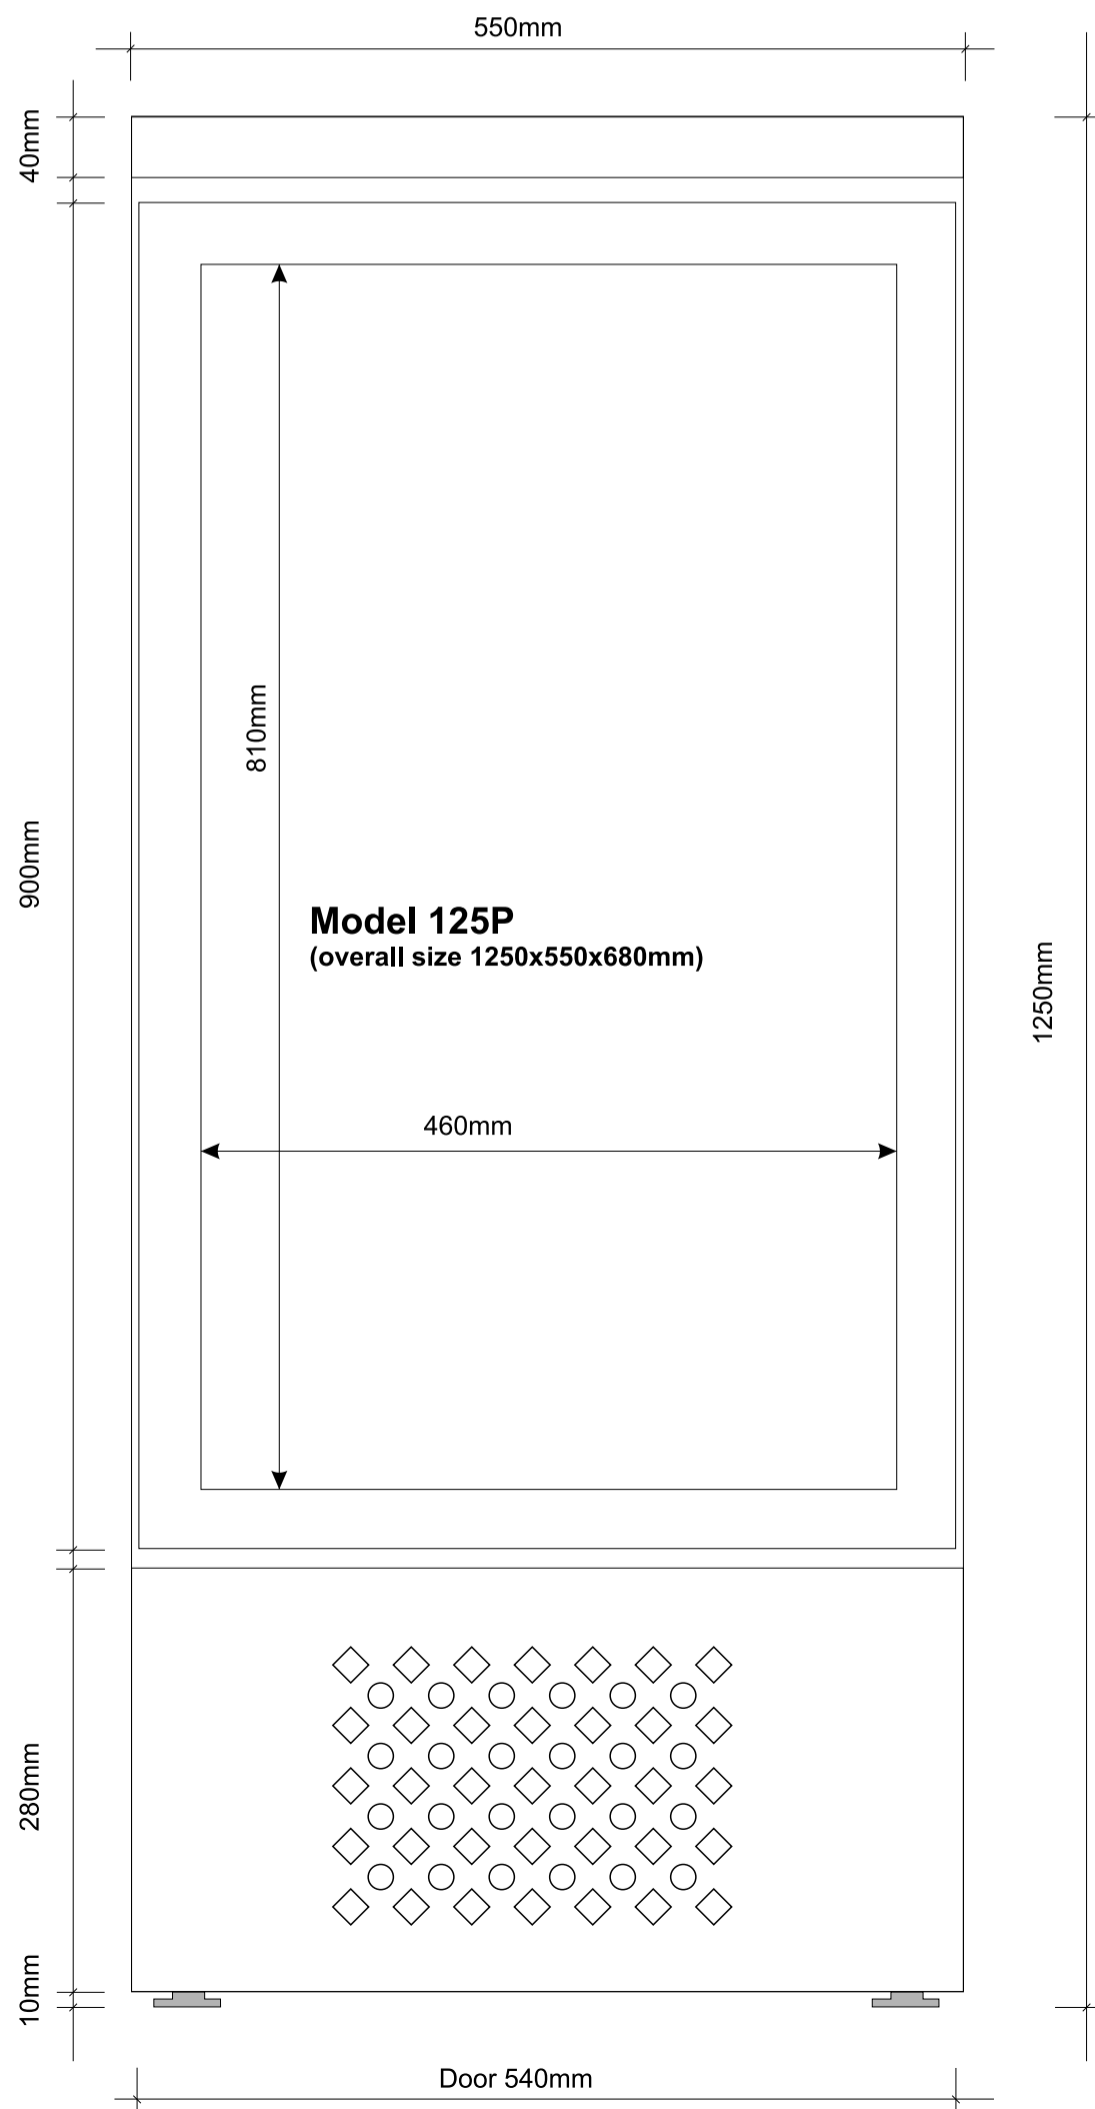

1000mm

40mm

Model 7050
(overall size 1730x1000x740mm)

1270mm

380mm

1380mm

1715mm

Model 7050

Front View

275mm

Door 490mm

Model 276E

Front View

Model 125P

Front View