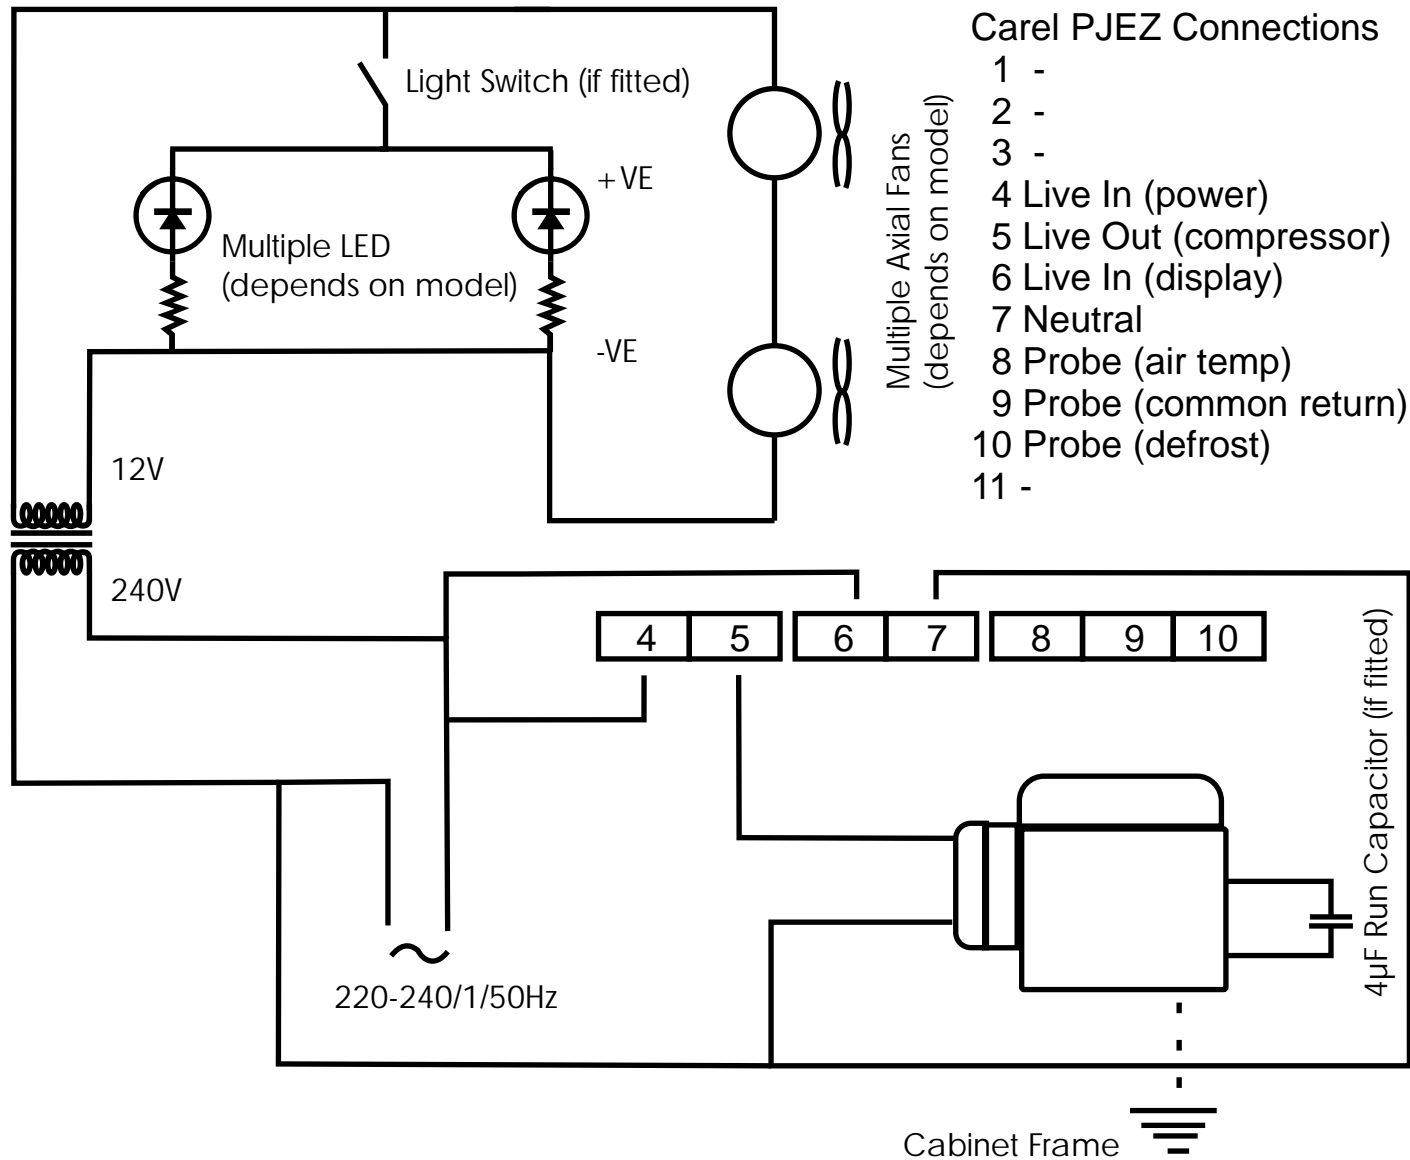

General Wiring Diagram

Carel PJEZ Connections

- 1 -
- 2 -
- 3 -
- 4 Live In (power)
- 5 Live Out (compressor)
- 6 Live In (display)
- 7 Neutral
- 8 Probe (air temp)
- 9 Probe (common return)
- 10 Probe (defrost)
- 11 -